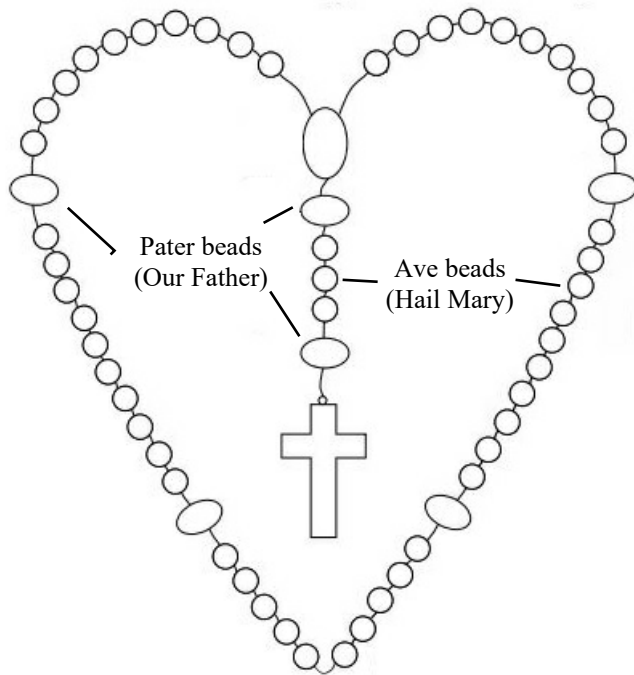

## *Flower of Carmel Rosaries*

A customized heirloom rosary with your choice of precious- or semi-precious stone, pearl, or traditional lead-crystal birthstones plus an antique or reproduction center medal and crucifix, fully wire-wrapped in sterling-filled wire for an unbreakable heirloom rosary.

### **Pater Beads (Our Father)**

Pater beads are generally framed with tiny crystals or pearls. They may be either single stones with accents or two stones (as in the display rosary).

Please indicate your preferences: